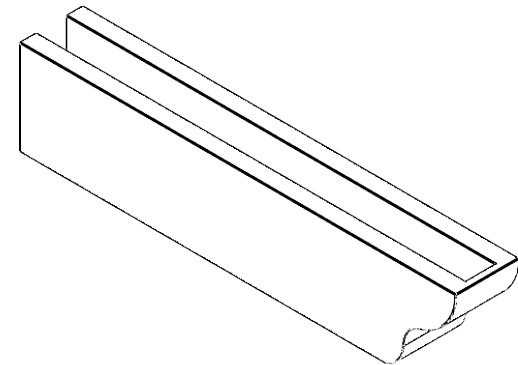

ITEM NUMBER: RFTURO040X06000X28000X006GRN00RCPR

4"W X 6"H X 28"L TIMBERTHANE ROUGH CEDAR GREENSBORO FAUX WOOD OPEN RAFTER TAIL, 6"L END, PRIMED TAN

SIDE PROFILE

FRONT PROFILE

ISOMETRIC

GENERATED DATE : 03/02/2023

EKENA MILLWORK
2300 WEST MAIN ST.
CLARKSVILLE, TX 75426
TOLL FREE: 866-607-0453
WWW.EKENAMILLWORK.COM

NOTES

1. INSTALLATION TO BE COMPLETED IN ACCORDANCE WITH MANUFACTURER'S SPECIFICATIONS.
2. DRAWING MAY NOT BE TO SCALE
3. THIS DRAWING IS INTENDED FOR DESIGN AND PLANNING PURPOSES ONLY.
4. ALL INFORMATION CONTAINED HEREIN WAS CURRENT AT THE TIME OF DEVELOPMENT BUT MUST BE REVIEWED AND APPROVED BY THE PRODUCT MANUFACTURER TO BE CONSIDERED ACCURATE.
5. TIMBERTHANE ARCHITECTURAL PRODUCTS ARE MADE FROM HIGH DENSITY URETHANE AND COME FACTORY PRIMED