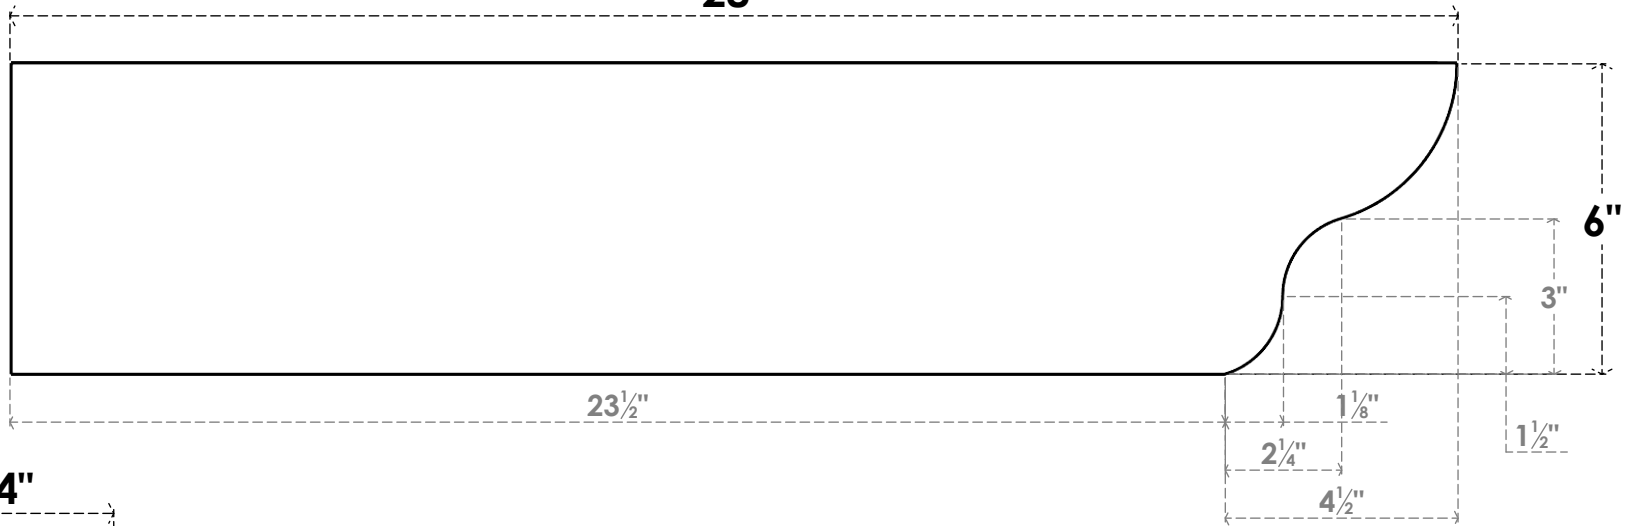

ITEM NUMBER: RFTURO040X06000X28000X006GRN00RCPR

4"W X 6"H X 28"L TIMBERTHANE ROUGH CEDAR GREENSBORO FAUX WOOD OPEN RAFTER TAIL, 6"L END, PRIMED TAN

SIDE PROFILE

FRONT PROFILE

ISOMETRIC

GENERATED DATE : 03/02/2023