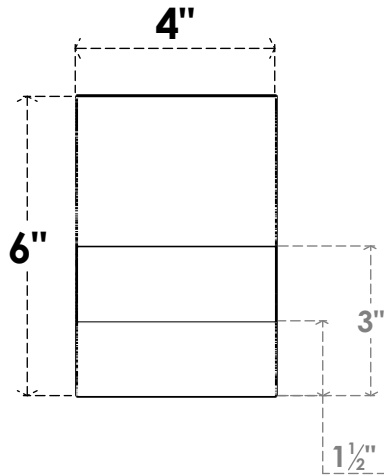

ITEM NUMBER: RFTURO040X06000X28000X006GRN00RCPR

4"W X 6"H X 28"L TIMBERTHANE ROUGH CEDAR GREENSBORO FAUX WOOD OPEN RAFTER TAIL, 6"L END, PRIMED TAN

SIDE PROFILE

FRONT PROFILE

ISOMETRIC

GENERATED DATE : 03/02/2023